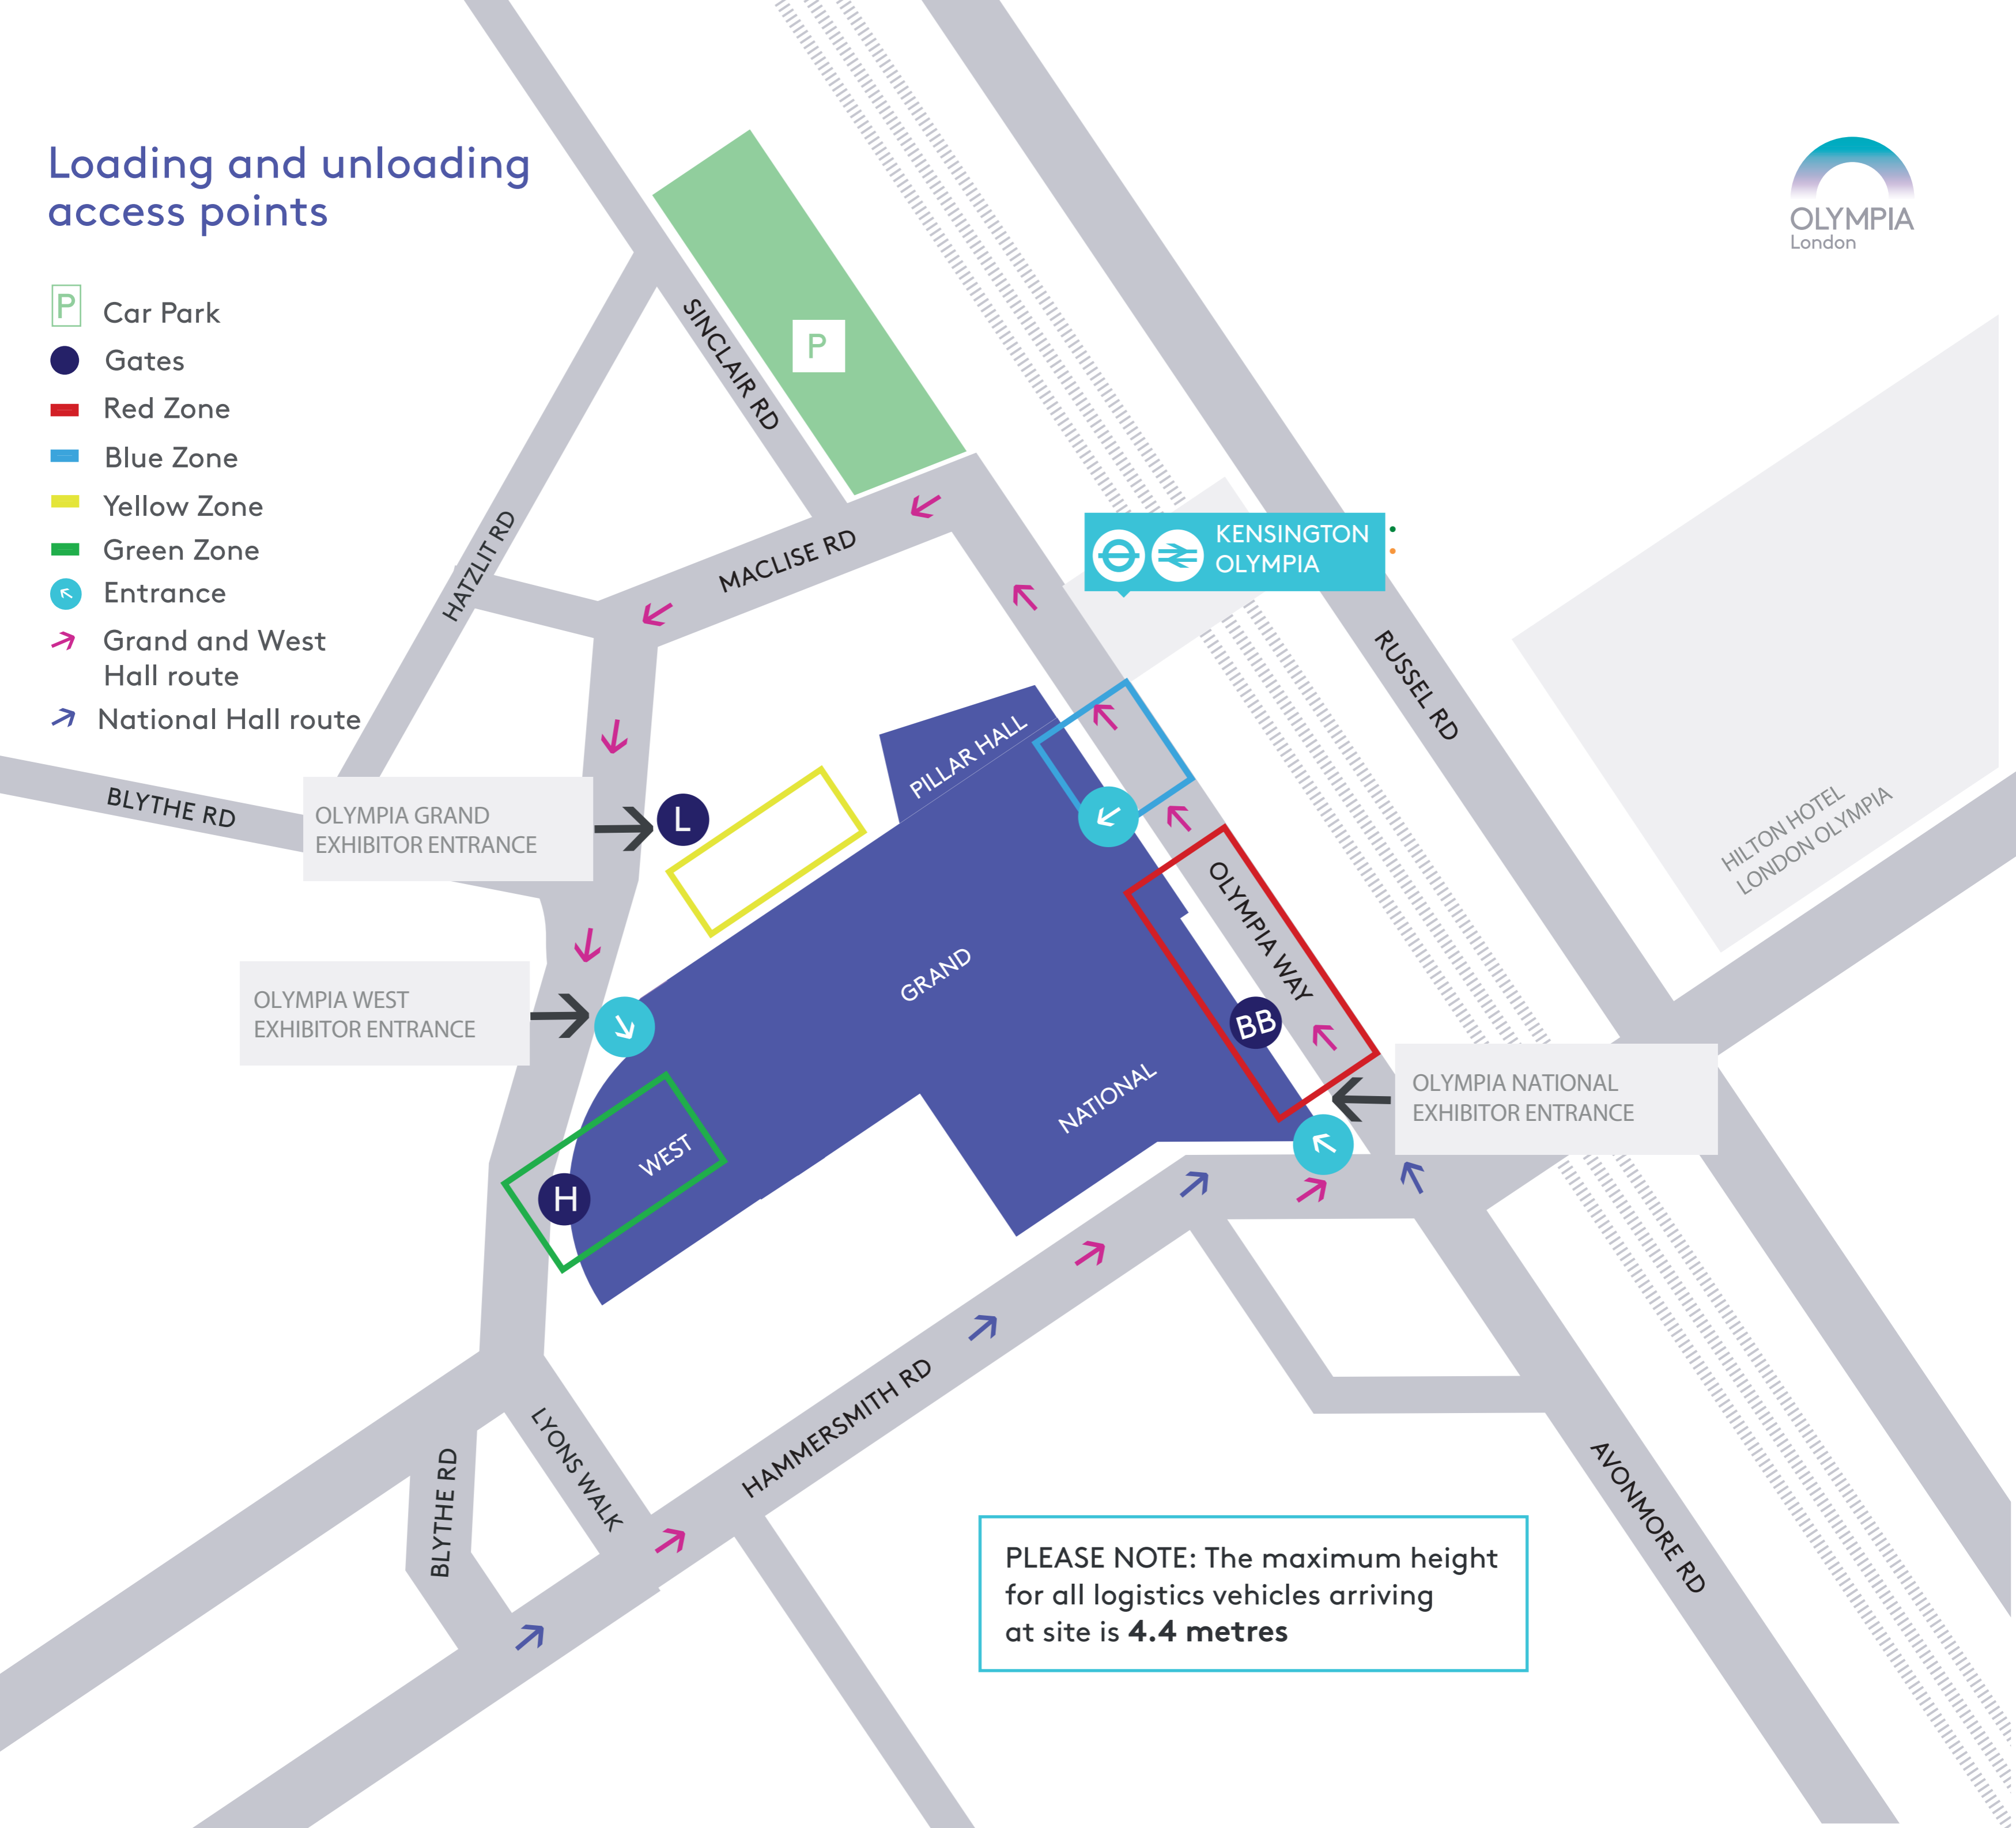

Loading and unloading access points

- P Car Park
- Gates
- Red Zone
- Blue Zone
- Yellow Zone
- Green Zone
- Entrance
- Grand and West Hall route
- National Hall route

PLEASE NOTE: The maximum height for all logistics vehicles arriving at site is **4.4 metres**